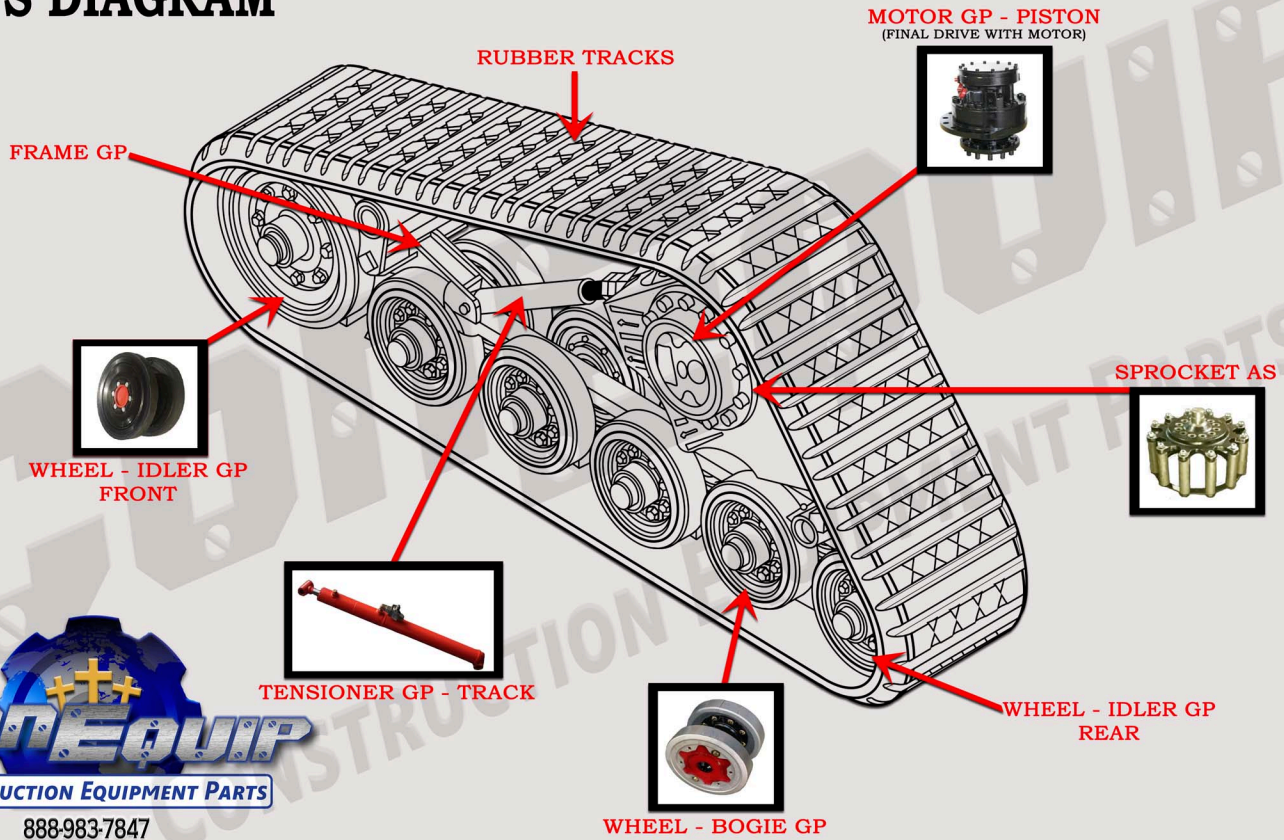

# MULTI TERRAIN LOADER - MTL UNDERCARRIAGE PARTS DIAGRAM

888-983-7847