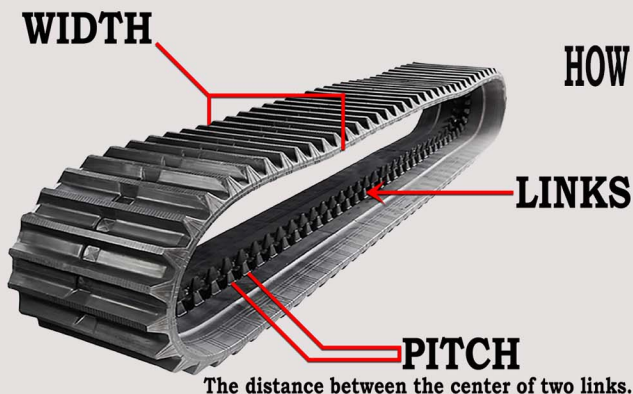

## PREMIUM BAR

Designed for high-hour operation  
Ideal for grading, snow and residential applications  
Delivers lower ground disturbance  
Smoother ride

MODEL	SERIES	PART #	TRACK SIZE	DESCRIPTION
279	C2 D	372-5791	450x86x56	17.7" Premium Block Track Standard from Factory or Replacement
		512-3952	400x86x56	15.7" Premium Block Track Available as Replacement Only
		372-5796	450x86x56	17.7" General Duty Track Available as Replacement Only
		454-6097	450x86x56	17.7" Premium Bar Track Available from Factory
	C	555-8117	450x86x56	17.7" Premium Bar Track Available as Replacement Only
		512-3709	450x86x60	17.7" Premium Block Track Standard from Factory or Replacement
		545-6421	400x86x60	15.7" Premium Block Track Standard from Factory or Replacement
		372-5798	450x86x60	17.7" General Duty Track Available as Replacement Only
555-8118	450x86x60	17.7" Premium Bar Track Available as Replacement Only		
MODEL	SERIES	PART #	TRACK SIZE	DESCRIPTION
289	C2 D	372-5791	450x86x56	17.7" Premium Block Track Standard from Factory or Replacement
		512-3952	400x86x56	15.7" Premium Block Track Available as Replacement Only
		372-5796	450x86x56	17.7" General Duty Track Available as Replacement Only
		454-6097	450x86x56	17.7" Premium Bar Track Available from Factory
	C	555-8117	450x86x56	17.7" Premium Bar Track Available as Replacement Only
		512-3709	450x86x60	17.7" Premium Block Track Standard from Factory or Replacement
		545-6421	400x86x60	15.7" Premium Block Track Standard from Factory or Replacement
		372-5798	450x86x60	17.7" General Duty Track Available as Replacement Only
555-8118	450x86x60	17.7" Premium Bar Track Available as Replacement Only		
MODEL	SERIES	PART #	TRACK SIZE	DESCRIPTION
299	C	512-3709	450x86x60	17.7" Premium Block Track Standard from Factory or Replacement
	D	545-6421	400x86x60	15.7" Premium Block Track Standard from Factory or Replacement
	D XHP	372-5798	450x86x60	17.7" General Duty Track Available as Replacement Only
	D2	454-6098	450x86x60	17.7" Premium Bar Track Available from Factory
	D2 XHP	555-8118	450x86x60	17.7" Premium Bar Track Available as Replacement Only