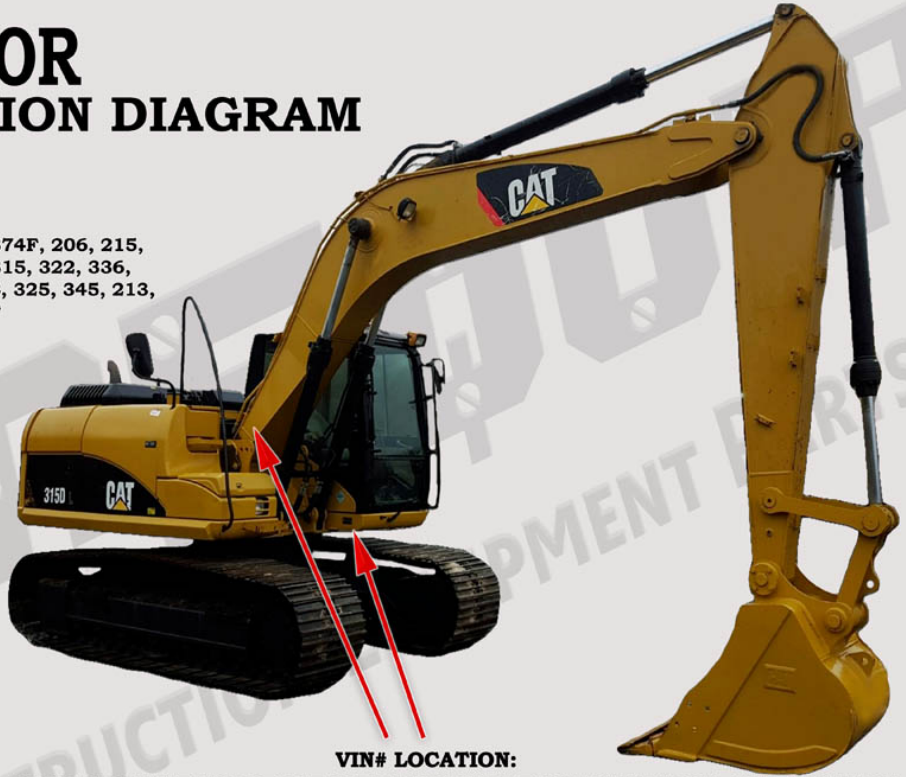

CAT EXCAVATOR SERIAL # LOCATION DIAGRAM

MODELS:

205, 214, 229, 313, 320, 320E, 328D, 374, 374F, 206, 215,
231, 314E, 321D, 330, 385, 211, 224, 235, 315, 322, 336,
336E, 336F, 390, 212, 225, 311, 311F, 316E, 325, 345, 213,
227, 312, 312E, 318, 318E, 326F, 349, 349F

SERIAL NUMBER EXAMPLES:

PRE 2001, 8 DIGITS....4SS01498
2001, 17 DIGITS.....CAT0385BCANS00237

VIN# LOCATION:

RIGHT SIDE EXTERIOR OF THE OPERATORS CAB BELOW THE WINDOW. SAME LOCATION AS CASE AND JOHN DEERE. ON PRE 90 MODELS THERE MAY BE A SECOND VIN PLATE ON EITHER THE LEFT SIDE OF THE OPERATORS SEAT AS YOU OPEN THE DOOR, OR IT MAY BE ON THE CURB SIDE IN THE CAB BY THE OPERATORS RIGHT FOOT. ON OLD 215,225 AND 235 MODEL MACHINES THE VIN PLATE IS ATTACHED ON THE CURB SIDE OF THE BOOM ARM JUST ABOVE THE LADDER.

CONSTRUCTION EQUIPMENT PARTS

888-983-7847

WWW.CONEQUIP.COM

© 2017 CONEQUIP PARTS & EQUIPMENT LLC

SERIAL NUMBER CAT EXCAVATOR

Serial Number Location for Cat Excavator

Models: 205, 214, 229, 313, 320, 320E, 328D, 374, 374F, 206, 215, 231, 314E, 321D, 330, 385, 211, 224, 235, 315, 322, 336, 336E, 336F, 390, 212, 225, 311, 311F, 316E, 325, 345, 213, 227, 312, 312E, 318, 318E, 326F, 349, 349F

Serial Number Examples: Pre 2001, 8 digits: 4SS01498 2001, 17 digits: CAT0385BCANS00237

VIN Number Location: Right side exterior of the operators cab below the window. Same location as Case and John Deere. On pre 90 models there may be a second VIN plate on either the left side of the operators seat as you open the door, or it may be on the curb side in the cab by the operators right foot. On old 215,225 and 235 model machines the VIN plate is attached on the curb side of the boom arm just above the ladder.