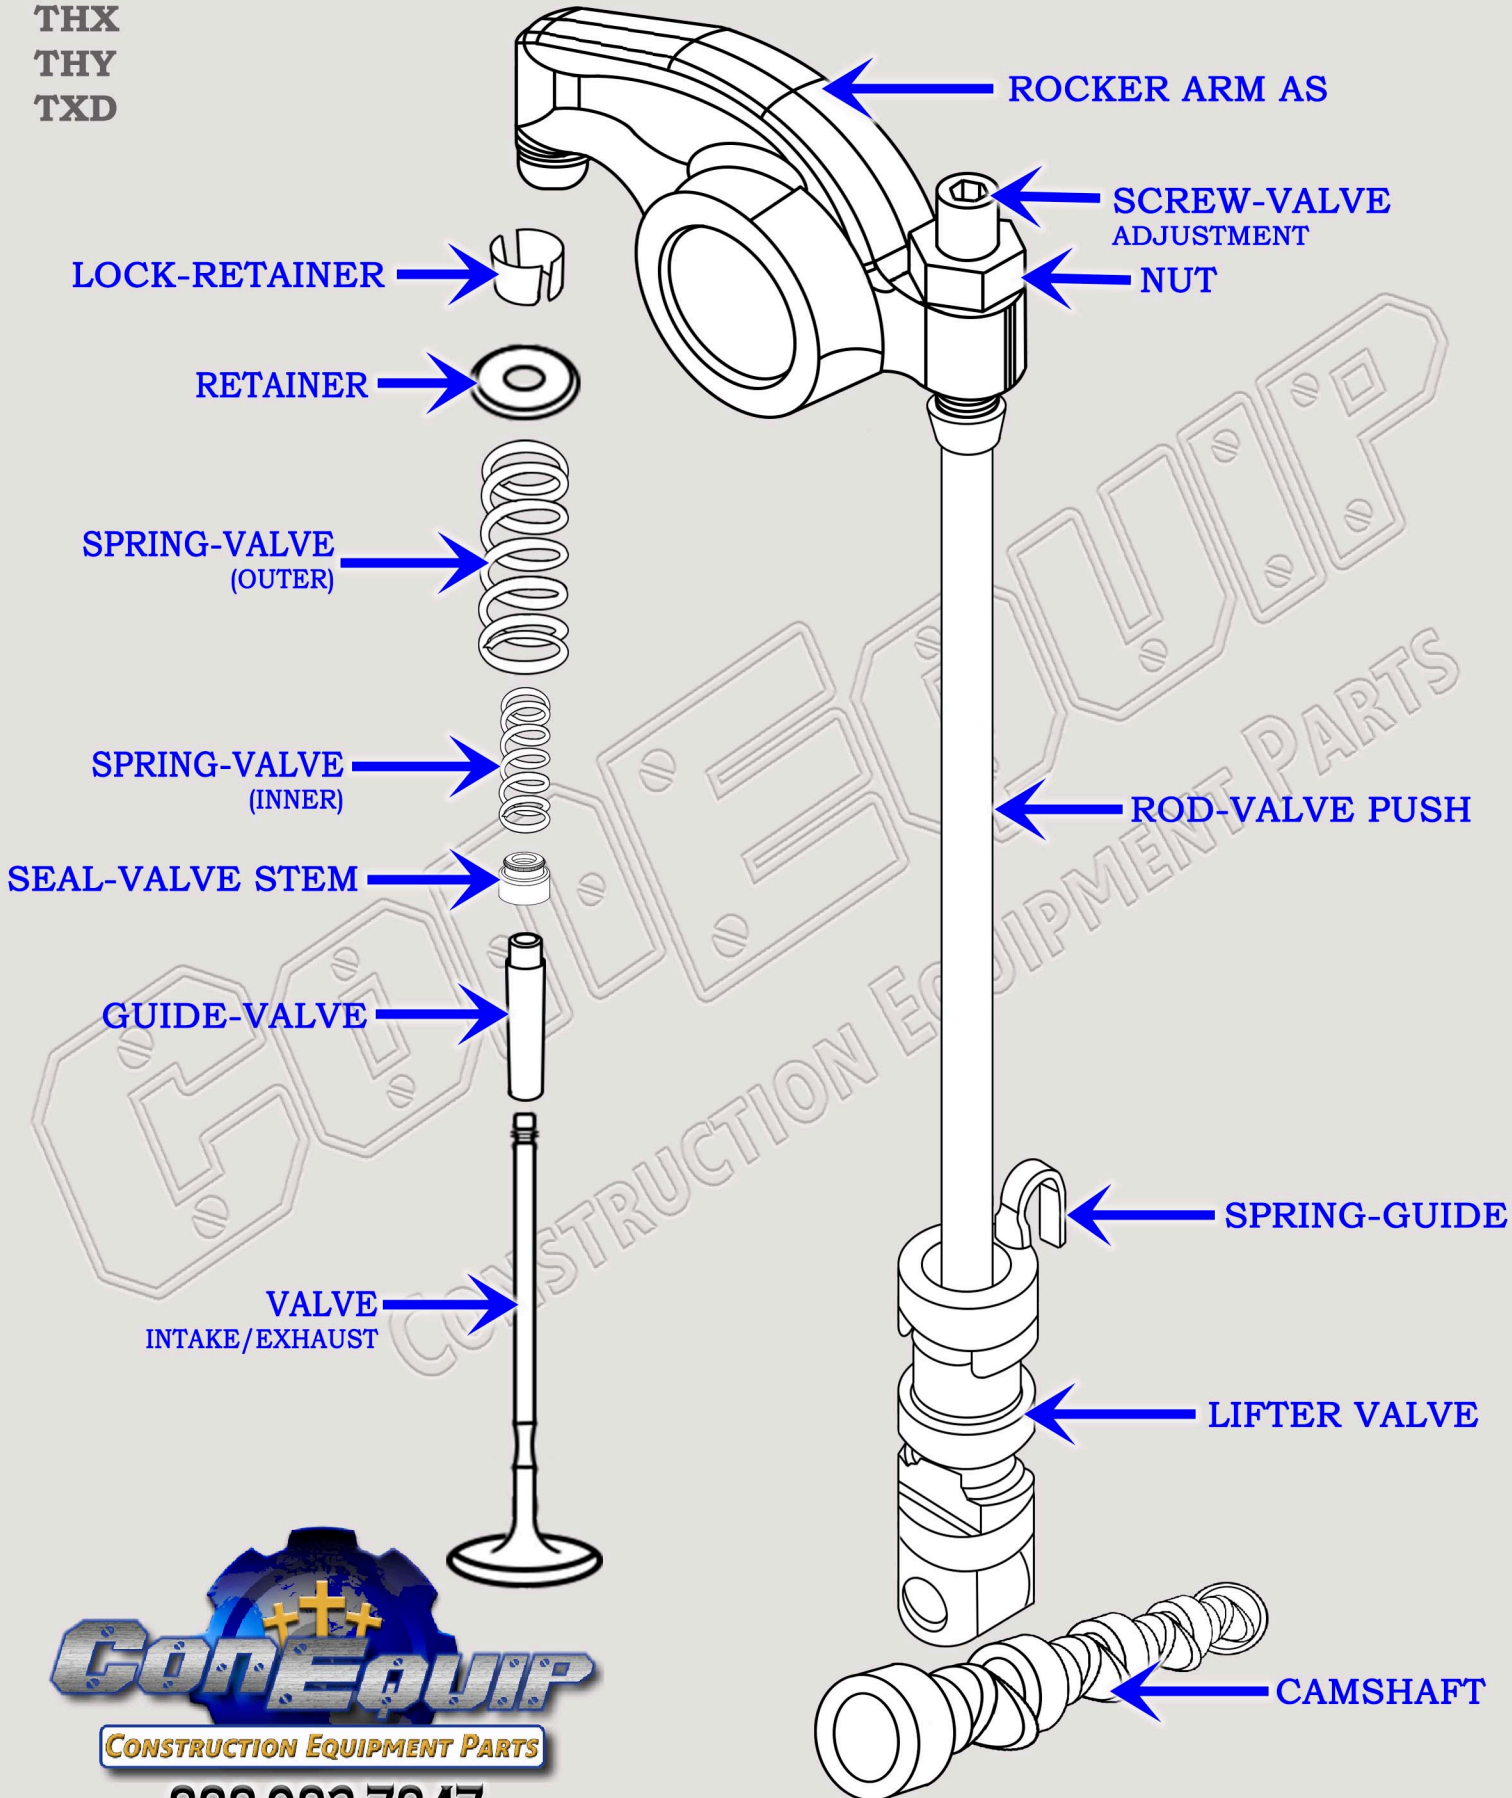

CAT C9 DIESEL ENGINE VALVE TRAIN BREAKDOWN DIAGRAM

SERIAL NUMBER PREFIX:

- THX
- THY
- TXD

888-983-7847

WWW.CONEQUIP.COM