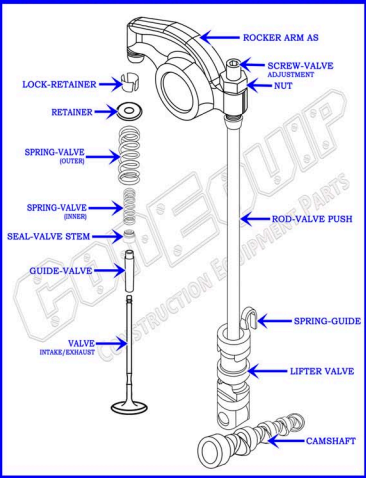

CAT C9 DIESEL ENGINE PARTS DIAGRAM

SERIAL NUMBER PREFIX:

THX
THY
TXD

VALVE TRAIN BREAKDOWN

PISTON & ROD BREAKDOWN

CONEQUIP
CONSTRUCTION EQUIPMENT PARTS
888-983-7847
WWW.CONEQUIP.COM