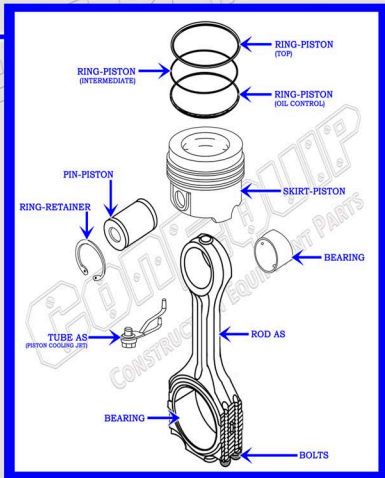

CAT C9 DIESEL ENGINE PARTS DIAGRAM

SERIAL NUMBER PREFIX:

THX
THY
TXD

VALVE TRAIN BREAKDOWN

PISTON & ROD BREAKDOWN

CONEQUIP
CONSTRUCTION EQUIPMENT PARTS
888-983-7847
WWW.CONEQUIP.COM