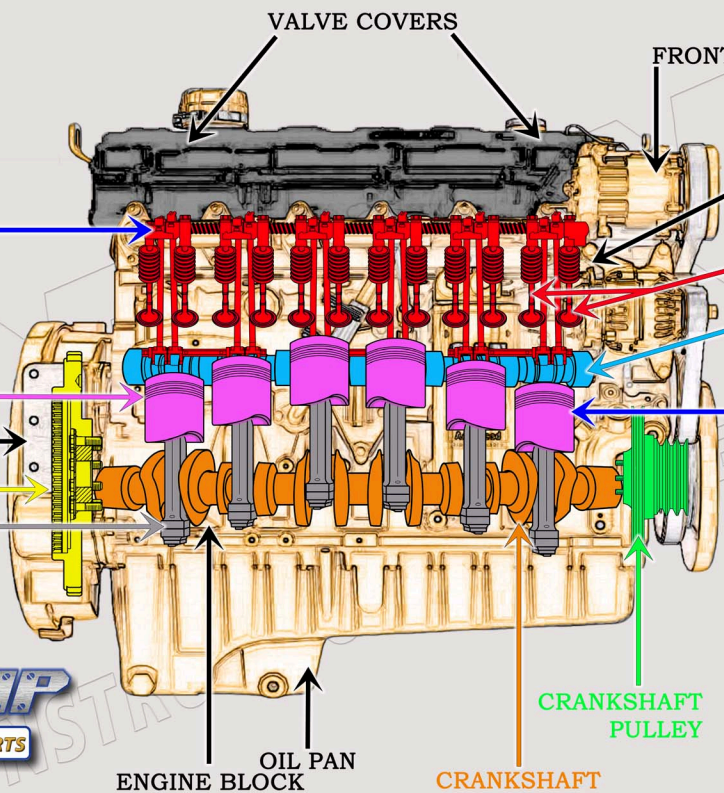

CAT C9 DIESEL ENGINE PARTS DIAGRAM

SERIAL NUMBER PREFIX:

THX
THY
TXD

VALVE TRAIN BREAKDOWN

PISTON & ROD BREAKDOWN

CONEQUIP
CONSTRUCTION EQUIPMENT PARTS
888-983-7847
WWW.CONEQUIP.COM