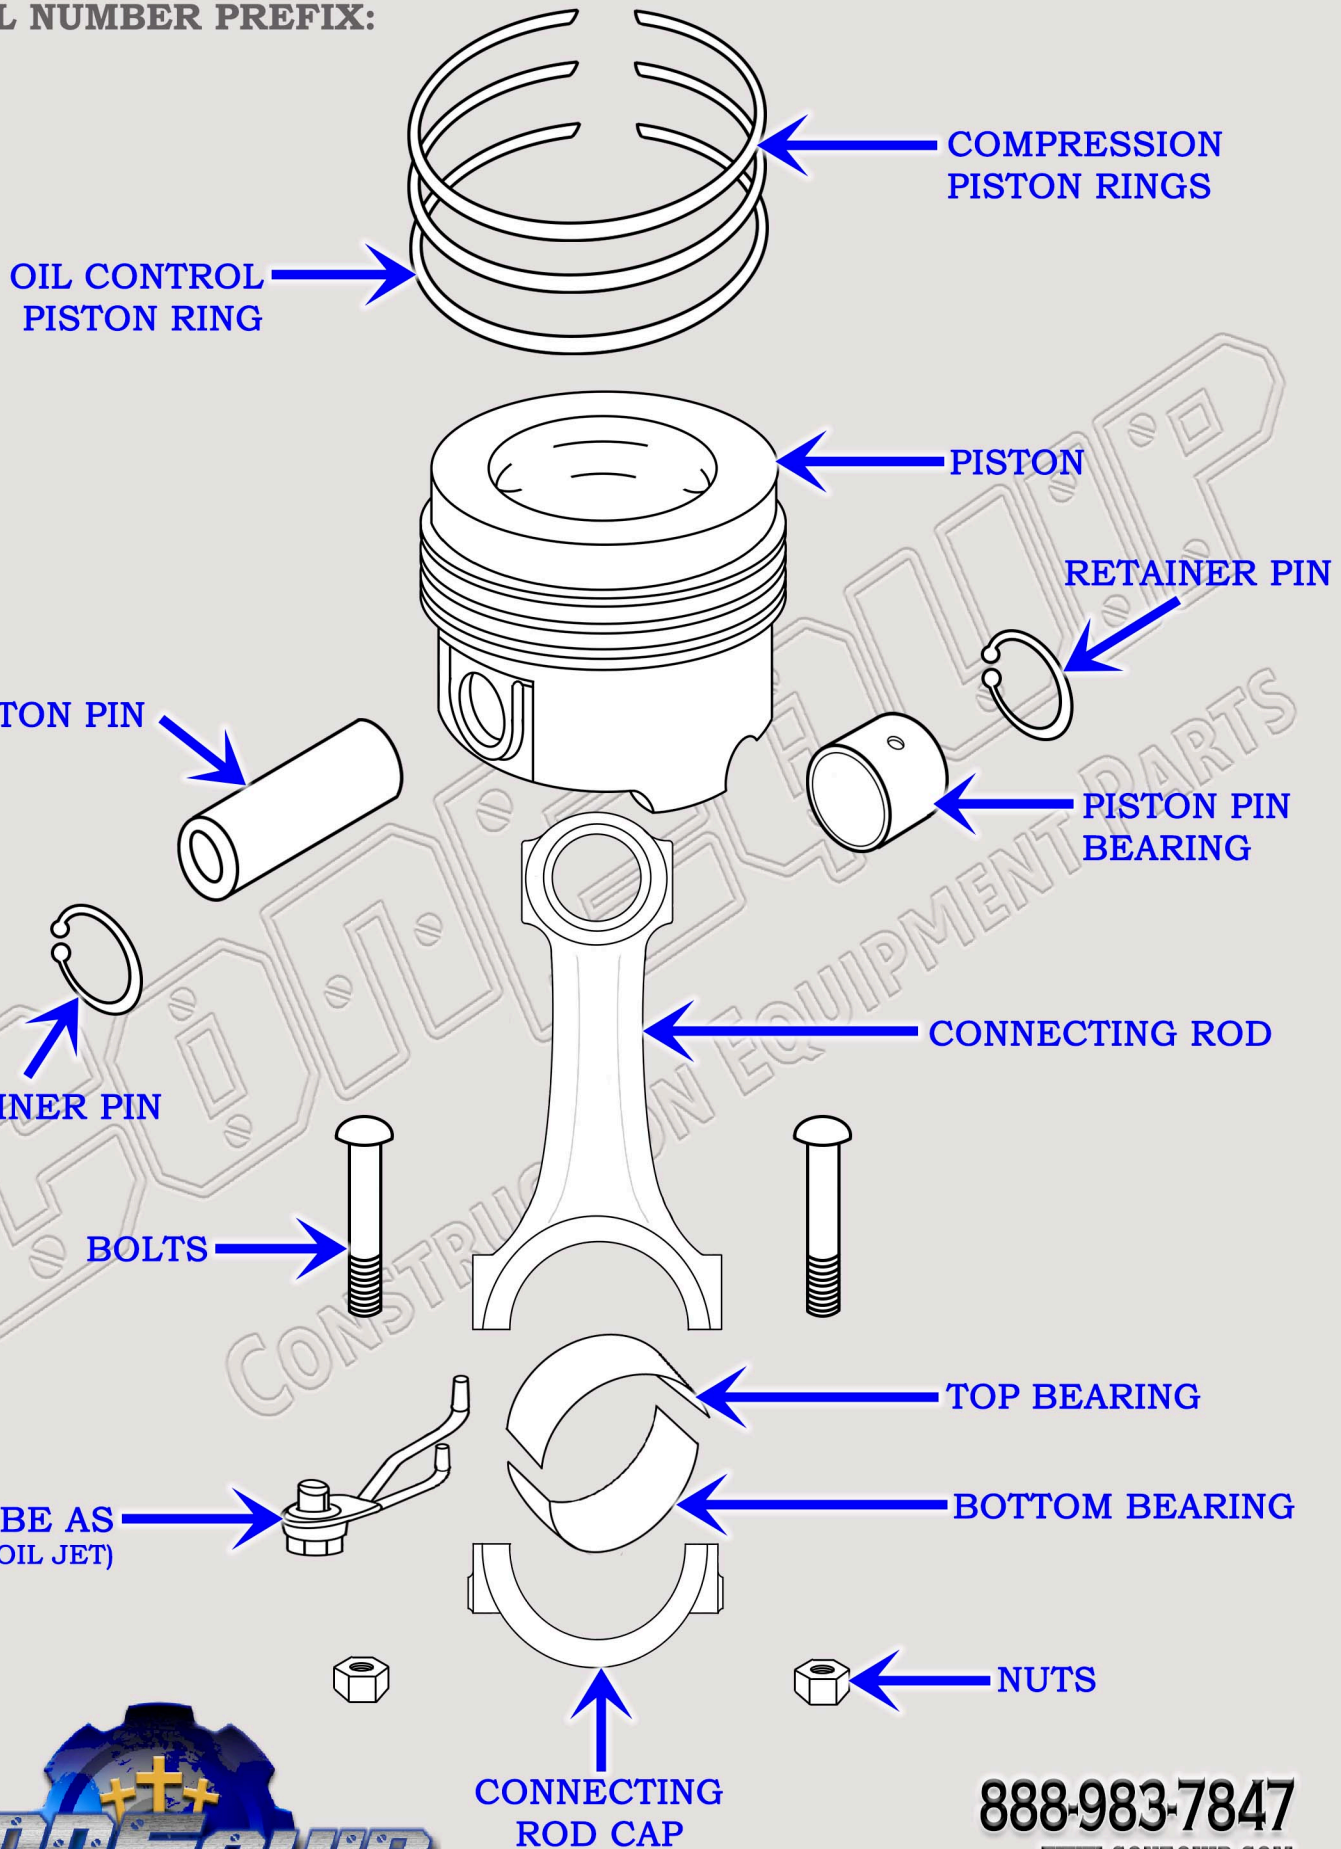

CAT C7 DIESEL ENGINE

PISTON & CONNECTING ROD BREAKDOWN DIAGRAM

SERIAL NUMBER PREFIX:

C7C
KHX
TX7

888-983-7847

WWW.CONEQUIP.COM

© 2019 CONEQUIP PARTS & EQUIPMENT LLC