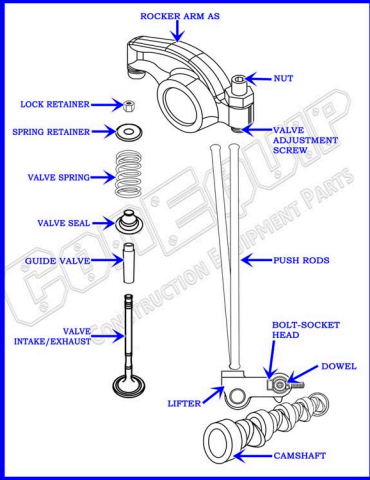

CAT C7 DIESEL ENGINE PARTS DIAGRAM

SERIAL NUMBER PREFIX:

C7C
KHX
TX7

VALVE TRAIN BREAKDOWN

888-983-7847

WWW.CONEQUIP.COM