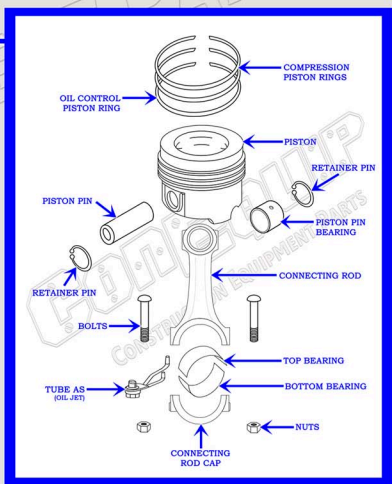

CAT C7 DIESEL ENGINE PARTS DIAGRAM

SERIAL NUMBER PREFIX:

C7C
KHX
TX7

VALVE TRAIN BREAKDOWN

888-983-7847

WWW.CONEQUIP.COM