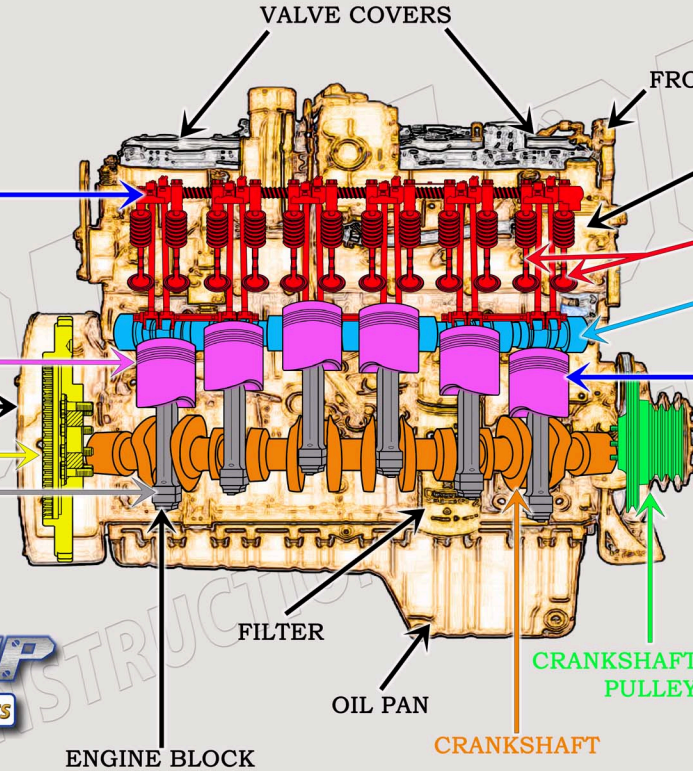

CAT C7 DIESEL ENGINE PARTS DIAGRAM

SERIAL NUMBER PREFIX:

C7C
KHX
TX7

VALVE TRAIN BREAKDOWN

888-983-7847

WWW.CONEQUIP.COM