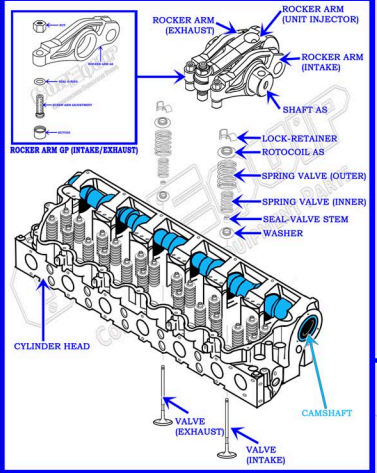

CAT C18 DIESEL ENGINE PARTS DIAGRAM

SERIAL NUMBER PREFIX:

- R4L
- RDP
- RHX
- TXH
- TXW

VALVE TRAIN BREAKDOWN

PISTON & ROD BREAKDOWN

888-983-7847

WWW.CONEQUIP.COM