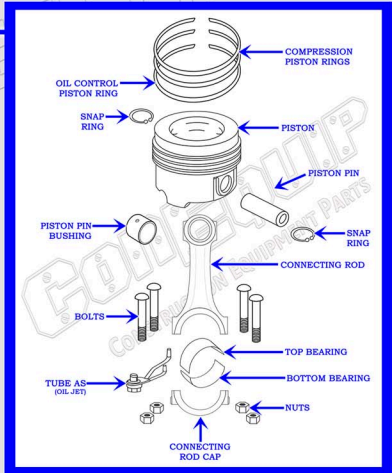

CAT C18 DIESEL ENGINE PARTS DIAGRAM

SERIAL NUMBER PREFIX:

- R4L
- RDP
- RHX
- TXH
- TXW

VALVE TRAIN BREAKDOWN

PISTON & ROD BREAKDOWN

888-983-7847

WWW.CONEQUIP.COM