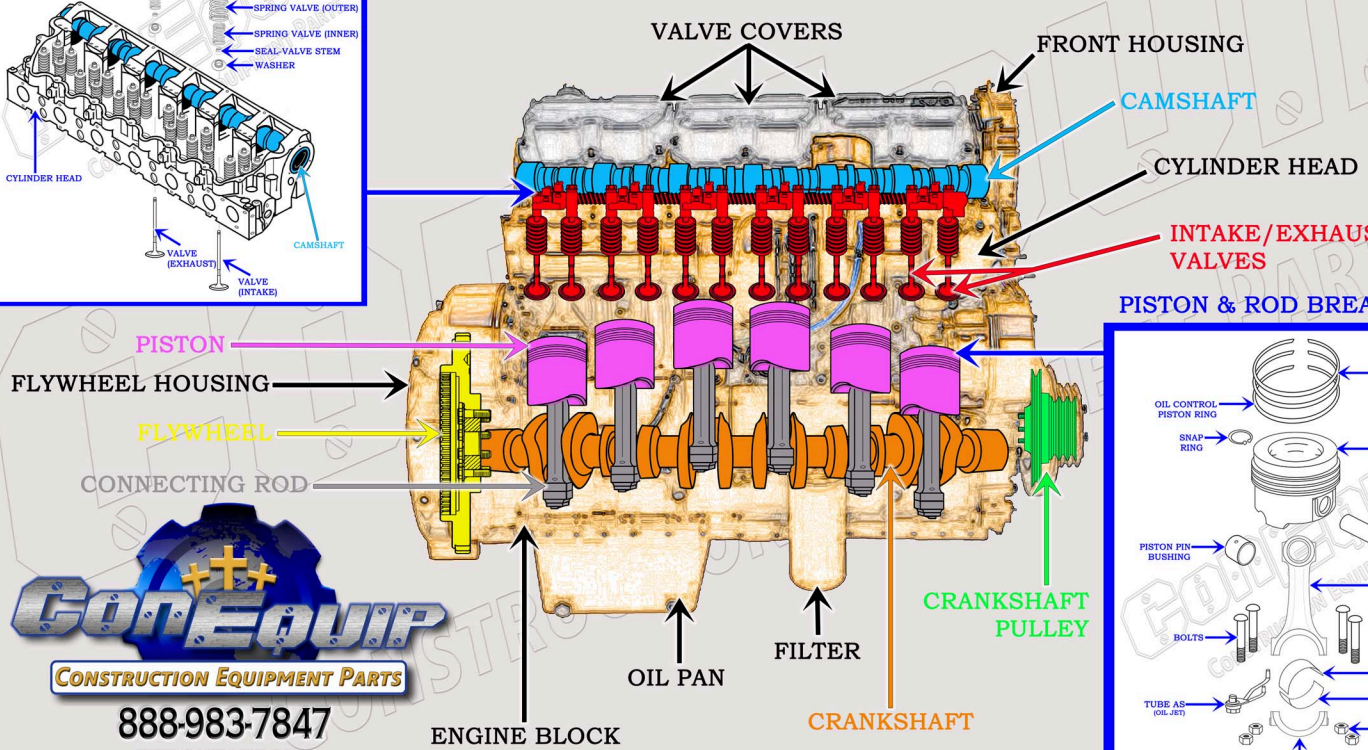

CAT C18 DIESEL ENGINE PARTS DIAGRAM

SERIAL NUMBER PREFIX:

- R4L
- RDP
- RHX
- TXH
- TXW

VALVE TRAIN BREAKDOWN

PISTON & ROD BREAKDOWN

888-983-7847

WWW.CONEQUIP.COM