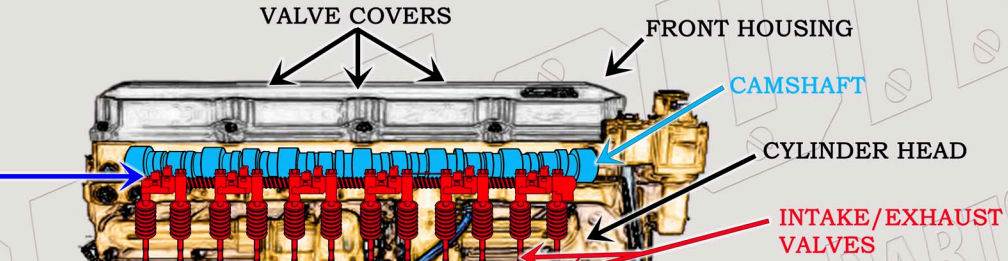

# CAT C15 DIESEL ENGINE PARTS DIAGRAM

SERIAL NUMBER PREFIX:

- ENG
- L4L
- L4X
- LHX
- NHT
- TXG
- TXL
- TXY

## VALVE TRAIN BREAKDOWN