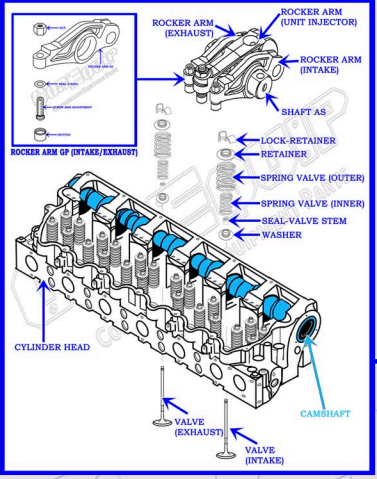

# CAT C15 DIESEL ENGINE PARTS DIAGRAM

SERIAL NUMBER PREFIX:

- ENG
- L4L
- L4X
- LHX
- NHT
- TXG
- TXL
- TXY

## VALVE TRAIN BREAKDOWN