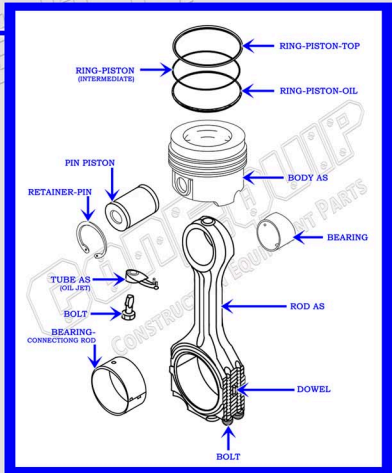

PISTON & ROD BREAKDOWN

CONEQUIP
CONSTRUCTION EQUIPMENT PARTS
888-983-7847
WWW.CONEQUIP.COM