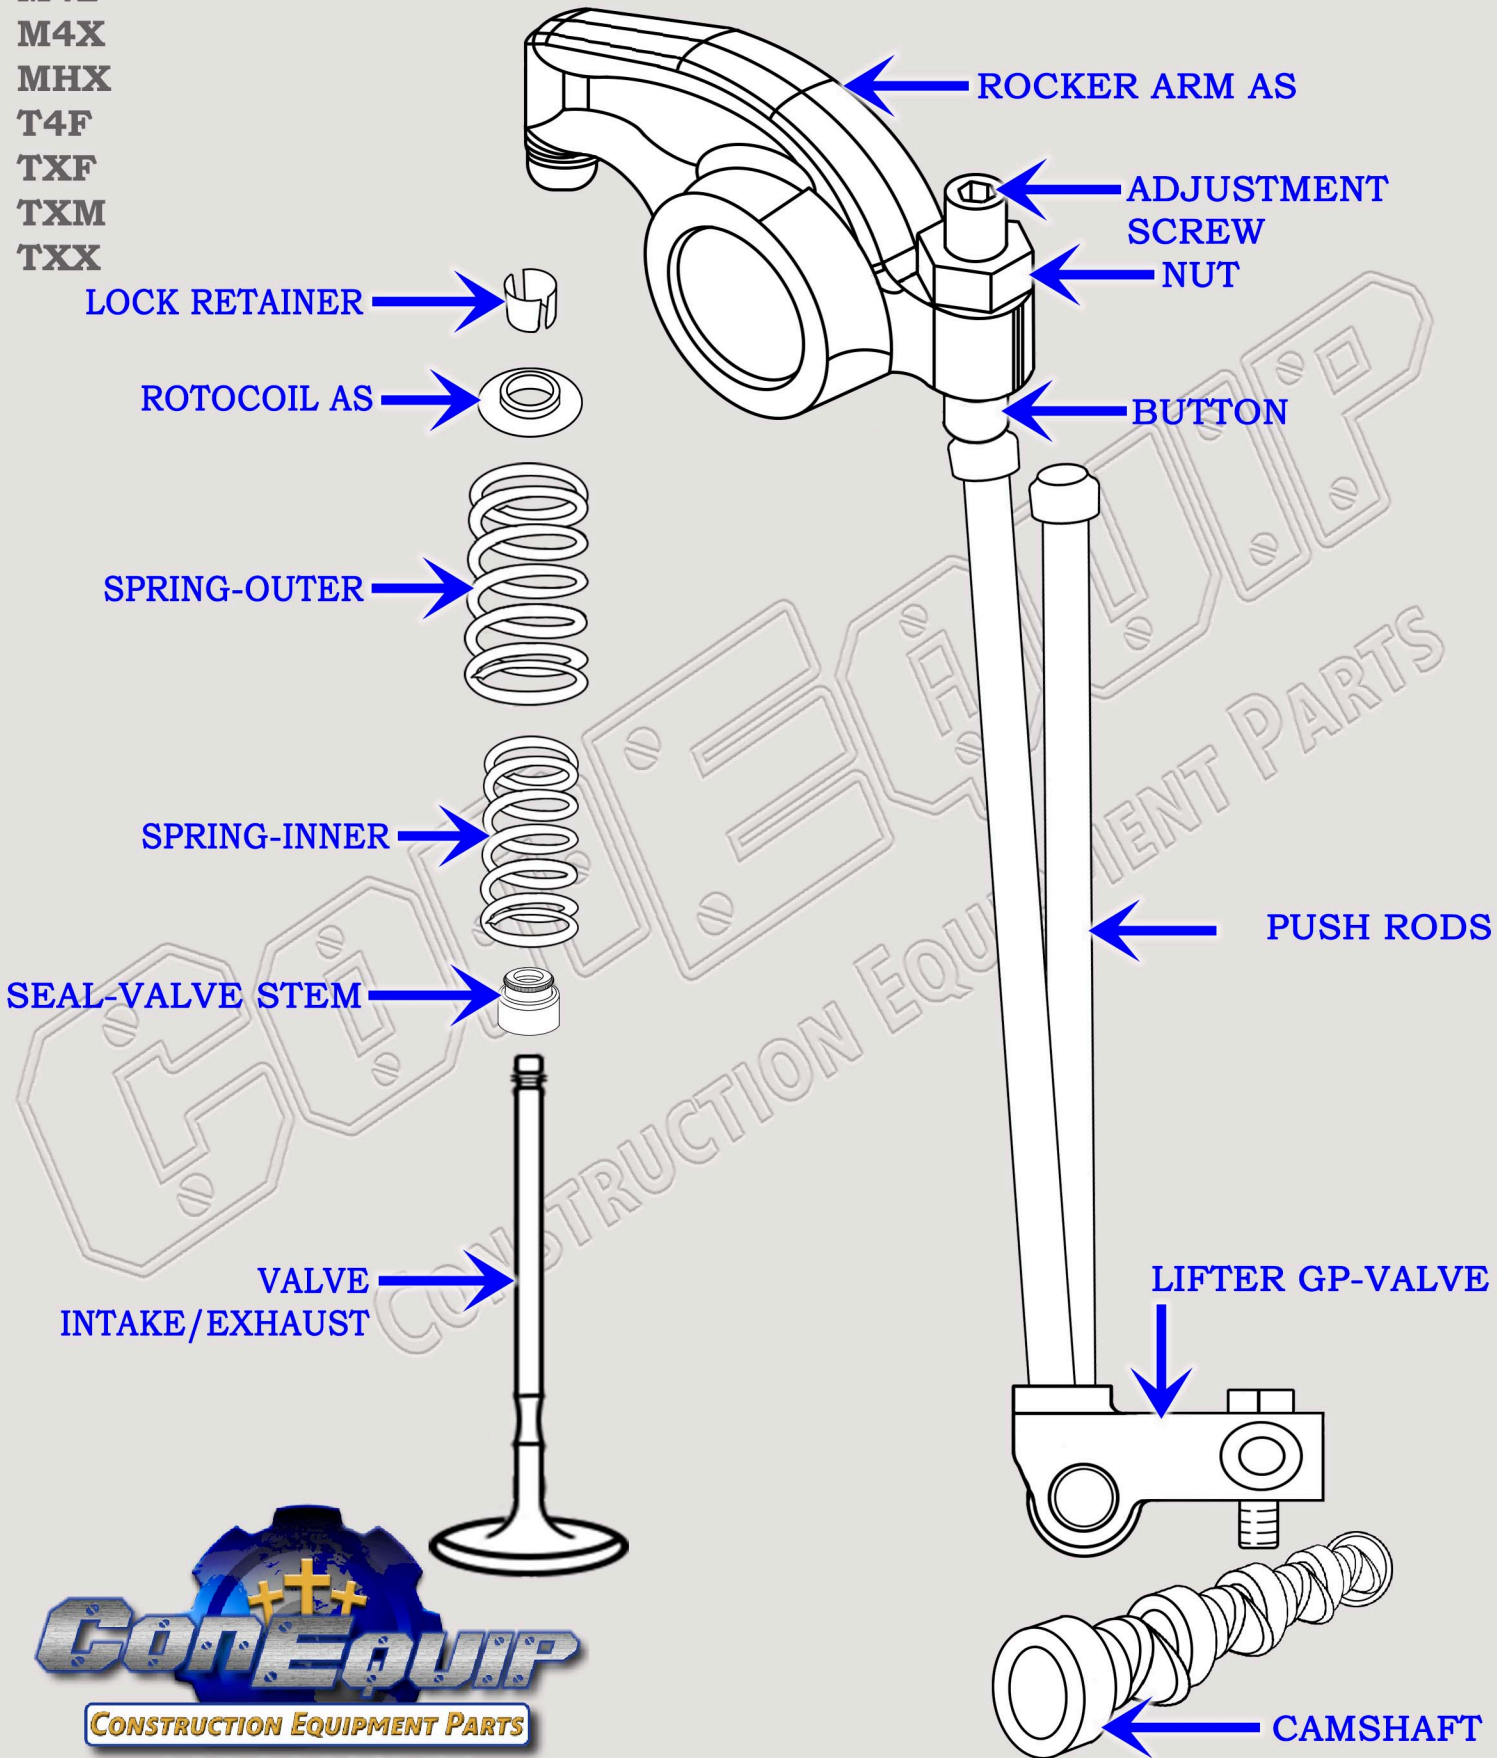

CAT C13 DIESEL ENGINE VALVE TRAIN BREAKDOWN DIAGRAM

SERIAL NUMBER PREFIX:

M4L
M4X
MHX
T4F
TXF
TXM
TXX

CONSTRUCTION EQUIPMENT PARTS

888-983-7847

WWW.CONEQUIP.COM