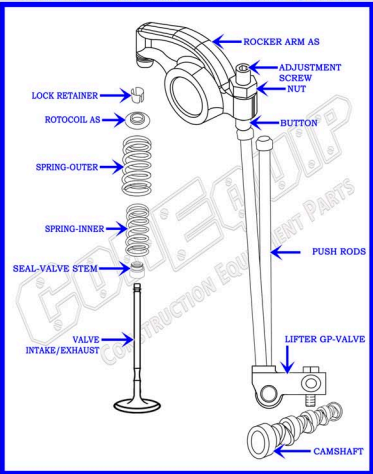

CAT C13 DIESEL ENGINE PARTS DIAGRAM

SERIAL NUMBER PREFIX:

- M4L
- M4X
- MHX
- T4F
- TXF
- TXM
- TXX

VALVE TRAIN BREAKDOWN

PISTON & ROD BREAKDOWN

888-983-7847

WWW.CONEQUIP.COM