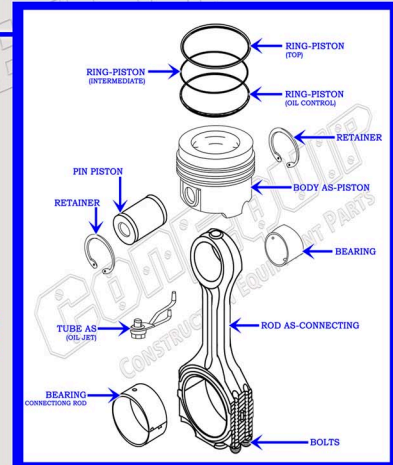

CAT C13 DIESEL ENGINE PARTS DIAGRAM

SERIAL NUMBER PREFIX:

- M4L
- M4X
- MHX
- T4F
- TXF
- TXM
- TXX

VALVE TRAIN BREAKDOWN

PISTON & ROD BREAKDOWN

888-983-7847

WWW.CONEQUIP.COM