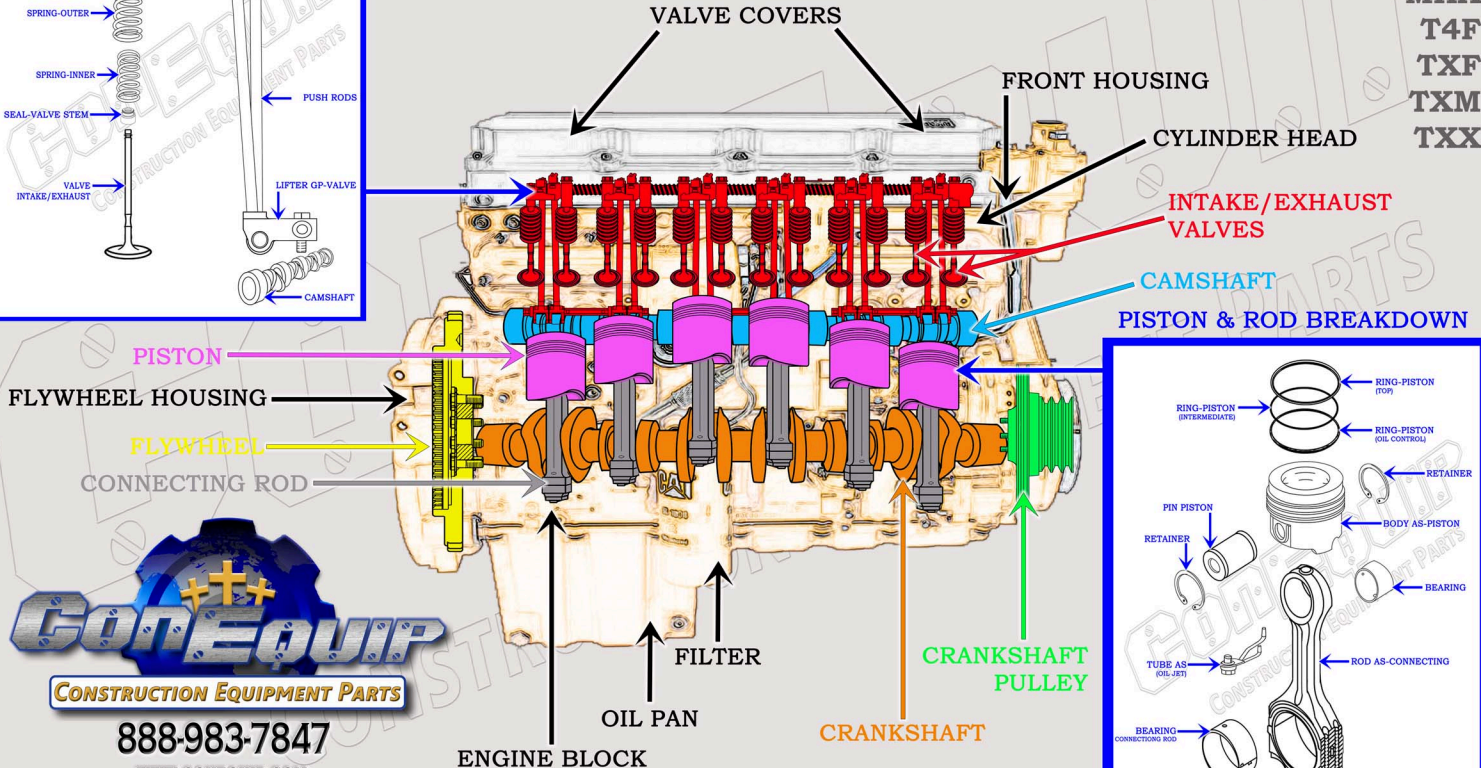

CAT C13 DIESEL ENGINE PARTS DIAGRAM

SERIAL NUMBER PREFIX:

- M4L
- M4X
- MHX
- T4F
- TXF
- TXM
- TXX

VALVE TRAIN BREAKDOWN

PISTON & ROD BREAKDOWN

888-983-7847

WWW.CONEQUIP.COM