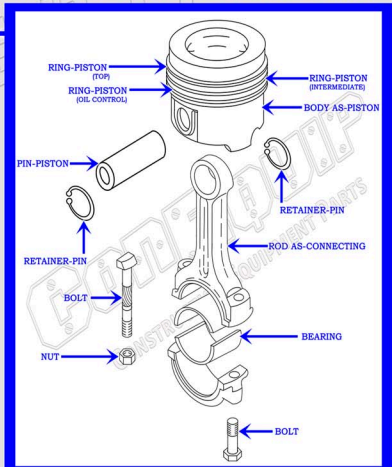

PISTON & ROD BREAKDOWN

888-983-7847

WWW.CONEQUIP.COM