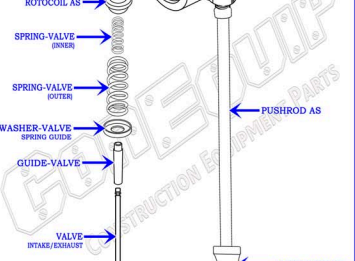

# CAT 3406 DIESEL ENGINE PARTS DIAGRAM

SERIAL NUMBER PREFIX:

- 11N
- 41Z
- 70V
- 81Y
- 9AP
- A5Y
- BMS

## VALVE TRAIN BREAKDOWN