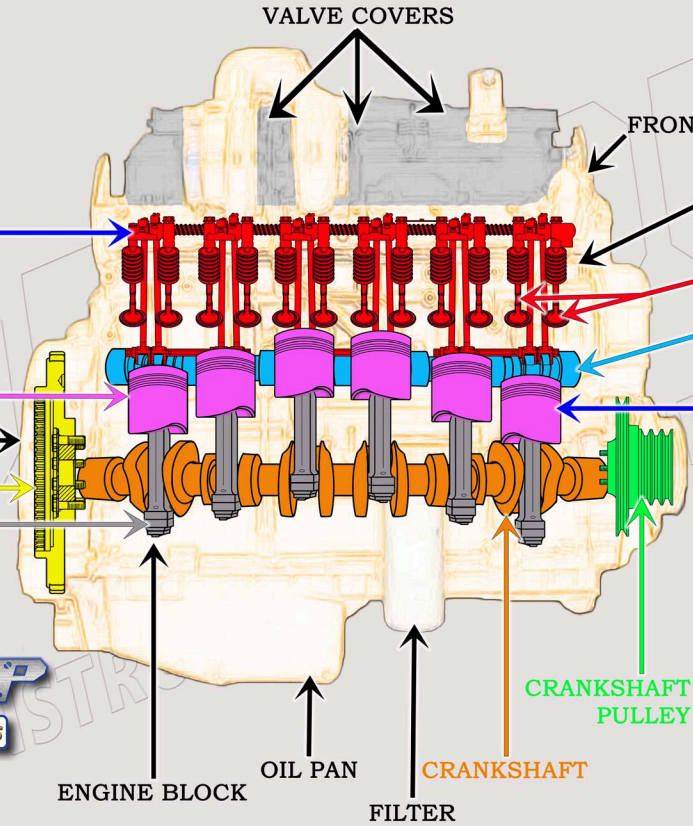

# CAT 3406 DIESEL ENGINE PARTS DIAGRAM

SERIAL NUMBER PREFIX:

- 11N
- 41Z
- 70V
- 81Y
- 9AP
- A5Y
- BMS

## VALVE TRAIN BREAKDOWN