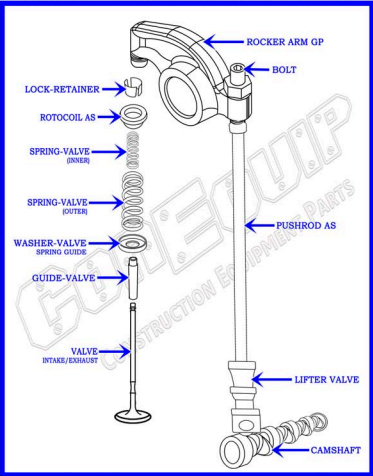

# CAT 3406 DIESEL ENGINE PARTS DIAGRAM

SERIAL NUMBER PREFIX:

- 11N
- 41Z
- 70V
- 81Y
- 9AP
- A5Y
- BMS

## VALVE TRAIN BREAKDOWN