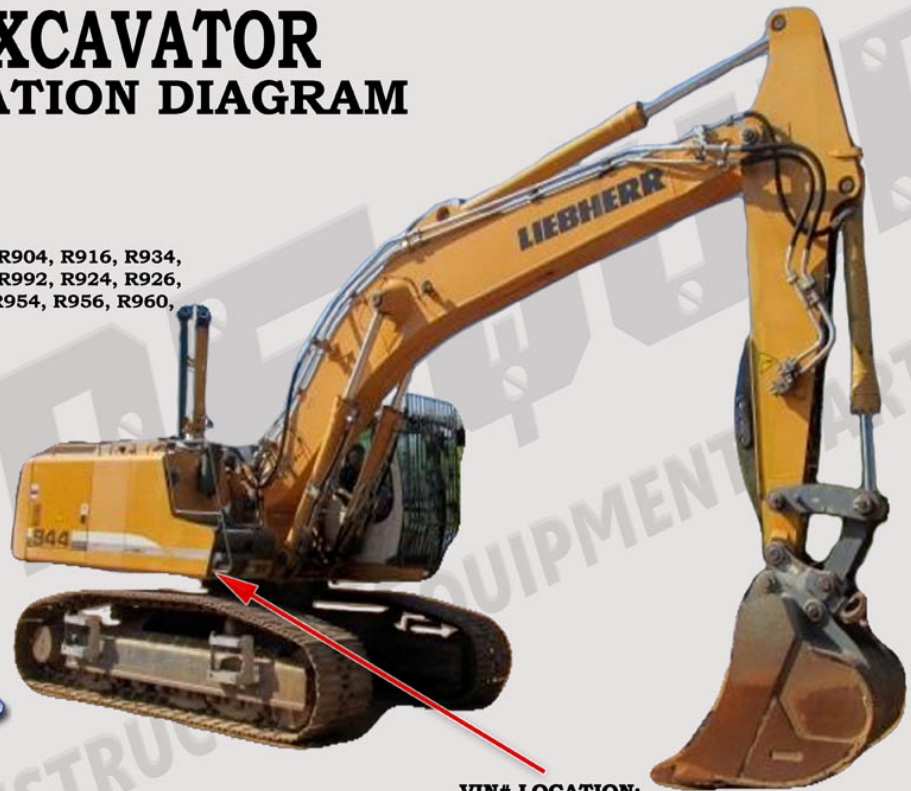

LIEBHERR EXCAVATOR SERIAL # LOCATION DIAGRAM

MODELS:

R900, R914, R926, R954, R974, R995, R904, R916, R934,
R962, R984, R906, R924, R944, R964, R992, R924, R926,
R934, R936, R944E, R946, R950SME, R954, R956, R960,
R966, R970

SERIAL NUMBER EXAMPLES:

7 DIGITS.....649-5175

888-983-7847
WWW.CONEQUIP.COM

VIN# LOCATION:
CURB SIDE ON THE FRONT OF THE MACHINE NEAR THE STEP LADDER.
STAMPED VIN MAY BE FOUND NEARBY.

© 2017 CONEQUIP PARTS & EQUIPMENT LLC

SERIAL NUMBER LIEBHERR EXCAVATOR

Serial Number Location for Liebherr Excavator

Models: R900, R914, R926, R954, R974, R995, R904, R916, R934, R962, R984, R906, R924, R944, R964, R992, R924, R926, R934, R936, R944E, R946, R950SME, R954, R956, R960, R966, R970