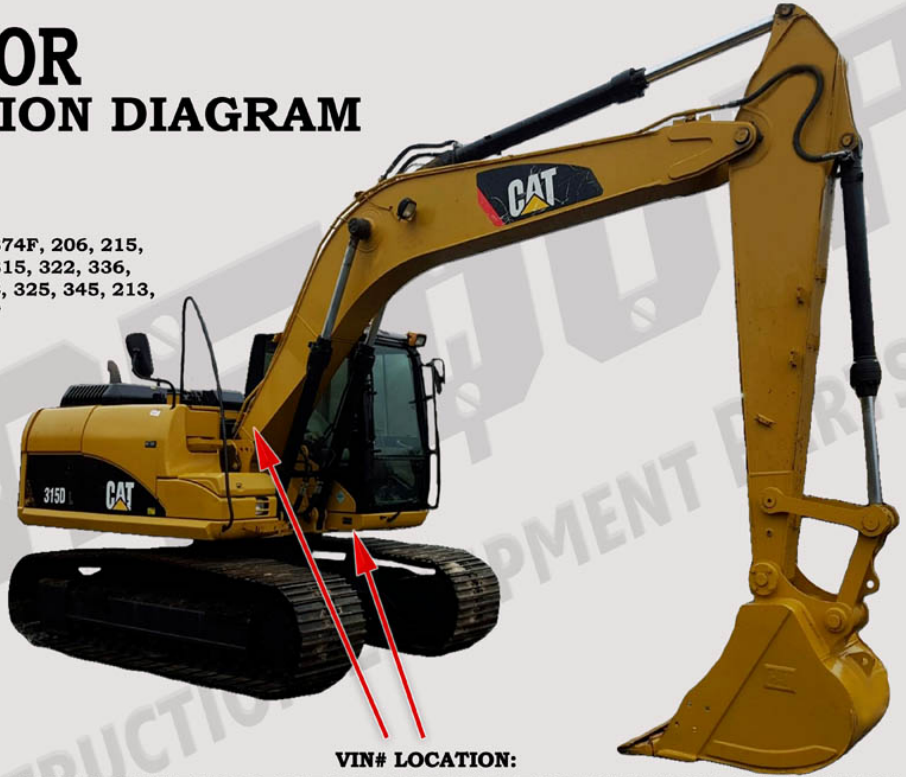

# CAT EXCAVATOR SERIAL # LOCATION DIAGRAM

## SERIAL NUMBER EXAMPLES:

PRE 2001, 8 DIGITS....4SS01498

2001, 17 DIGITS.....CAT0385BCANS00237

888-983-7847

WWW.CONEQUIP.COM

© 2017 CONEQUIP PARTS & EQUIPMENT LLC

## VIN# LOCATION:

RIGHT SIDE EXTERIOR OF THE OPERATORS CAB BELOW THE WINDOW. SAME LOCATION AS CASE AND JOHN DEERE. ON PRE 90 MODELS THERE MAY BE A SECOND VIN PLATE ON EITHER THE LEFT SIDE OF THE OPERATORS SEAT AS YOU OPEN THE DOOR, OR IT MAY BE ON THE CURB SIDE IN THE CAB BY THE OPERATORS RIGHT FOOT. ON OLD 215,225 AND 235 MODEL MACHINES THE VIN PLATE IS ATTACHED ON THE CURB SIDE OF THE BOOM ARM JUST ABOVE THE LADDER.